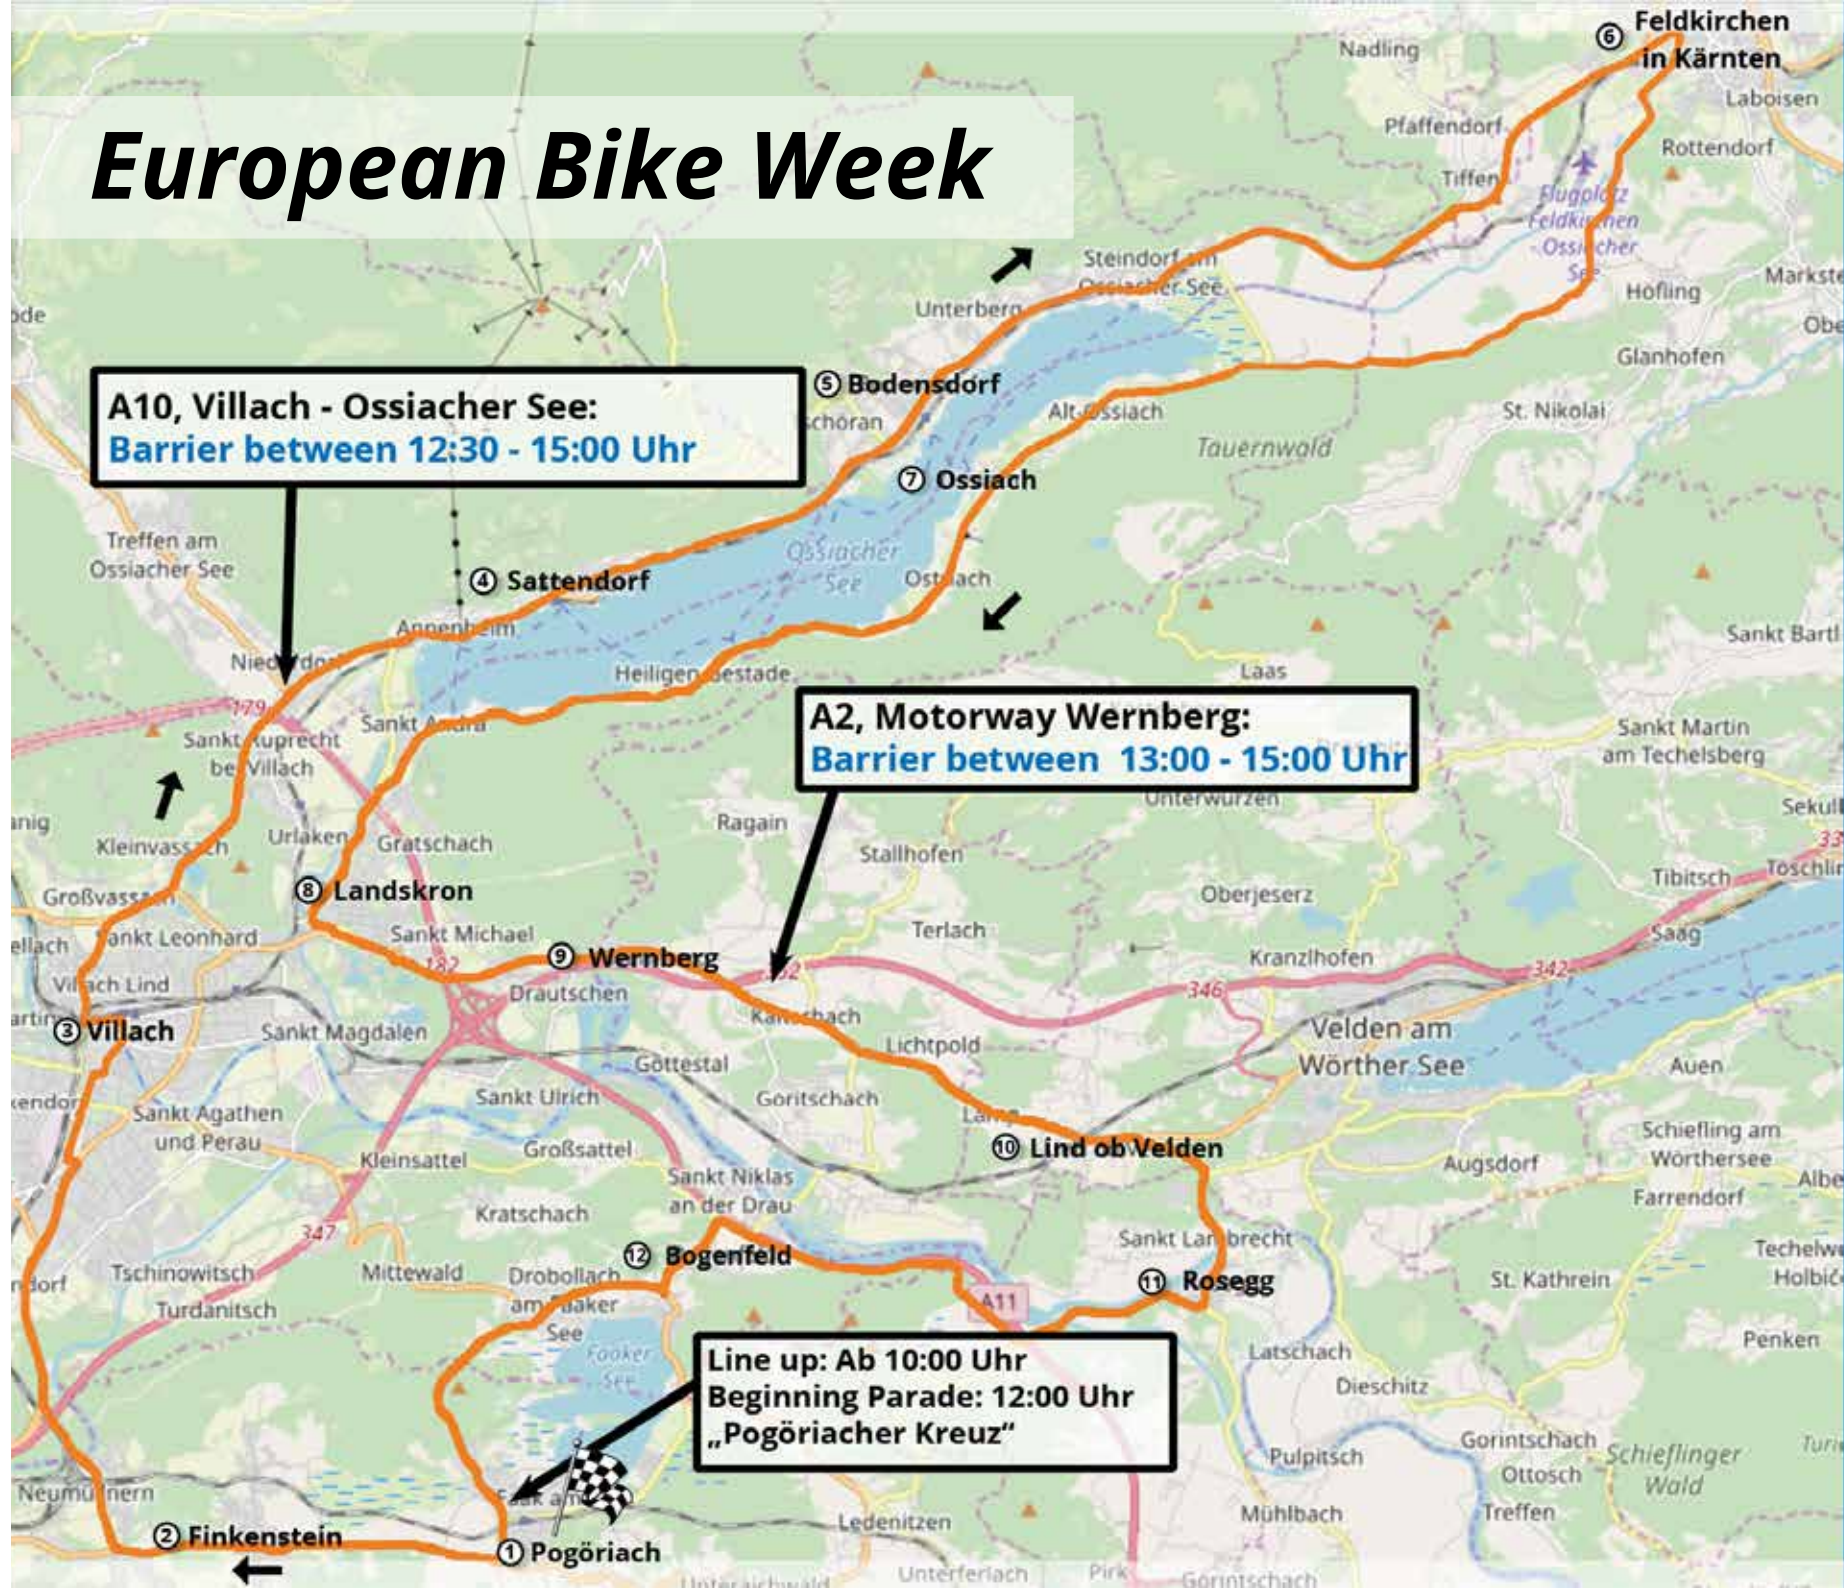

# European Bike Week

**A10, Villach - Ossiacher See:  
Barrier between 12:30 - 15:00 Uhr**

**A2, Motorway Wernberg:  
Barrier between 13:00 - 15:00 Uhr**

**Line up: Ab 10:00 Uhr  
Beginning Parade: 12:00 Uhr  
„Pogöriacher Kreuz“**